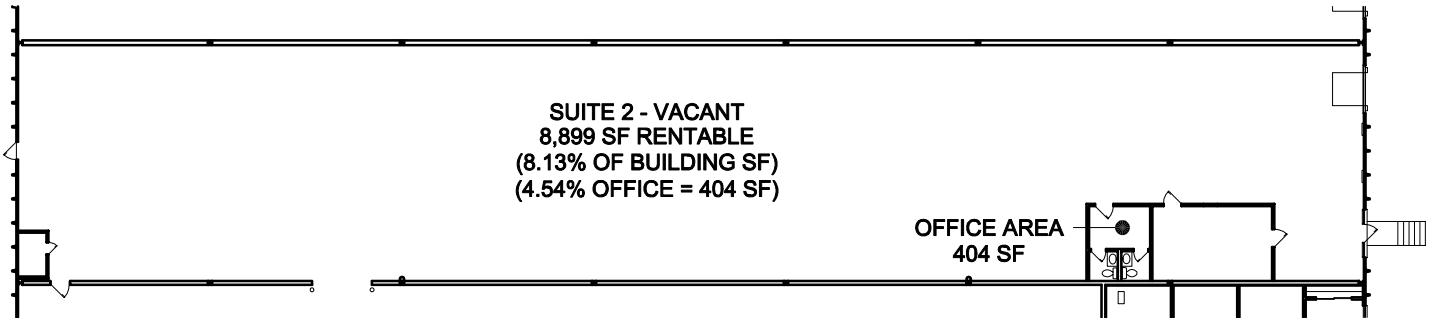

4555 BRADBURY

OVERALL FLOOR PLAN

SCALE: 1/64" = 1'-0"

109,440 GROSS SF - MEASURED
(TOTAL OFFICE % = 4.35)

7260 SHADELAND STATION
INDIANAPOLIS, IN 46256-3957
TEL 317.547.5580 FAX 317.543.0270
www.structurepoint.com

OVERALL FLOOR PLAN

MERITEX ENTERPRISES

4555 BRADBURY
4555 WEST BRADBURY AVENUE
INDIANAPOLIS, INDIANA 46241

DATE: 1/20/09
SCALE: 1/64" = 1'-0"
DRAWN: JRD
CHECKED: FMF
PROJ. #:

EX1

OVERALL FLOOR PLAN

SCALE: 1/32" = 1'-0"

DATE: 1/20/09
SCALE: 1/32" = 1'-0"
DRAWN: JRD
CHECKED: FMF
PROJ. #:

EX1